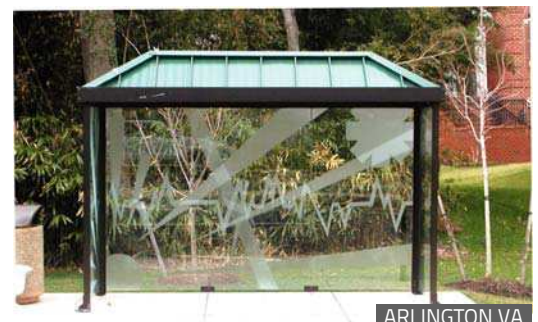

GET CONNECTED WITH PRE-WIRED SYSTEMS

- Complete electrical & lighting
- Heaters
- Air conditioners
- Exhaust fans
- Automatic door openers/closers
- Electronic controls: photocells, motion sensors, timers