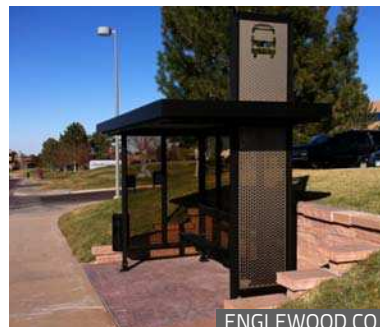

KEEP YOUR OPTIONS OPEN

- Open, partially enclosed or fully enclosed structures
- Custom glazing options
- Variety of colors available
- Special features including solar LEDs/PVs, Lumira® aerogel & ad messages